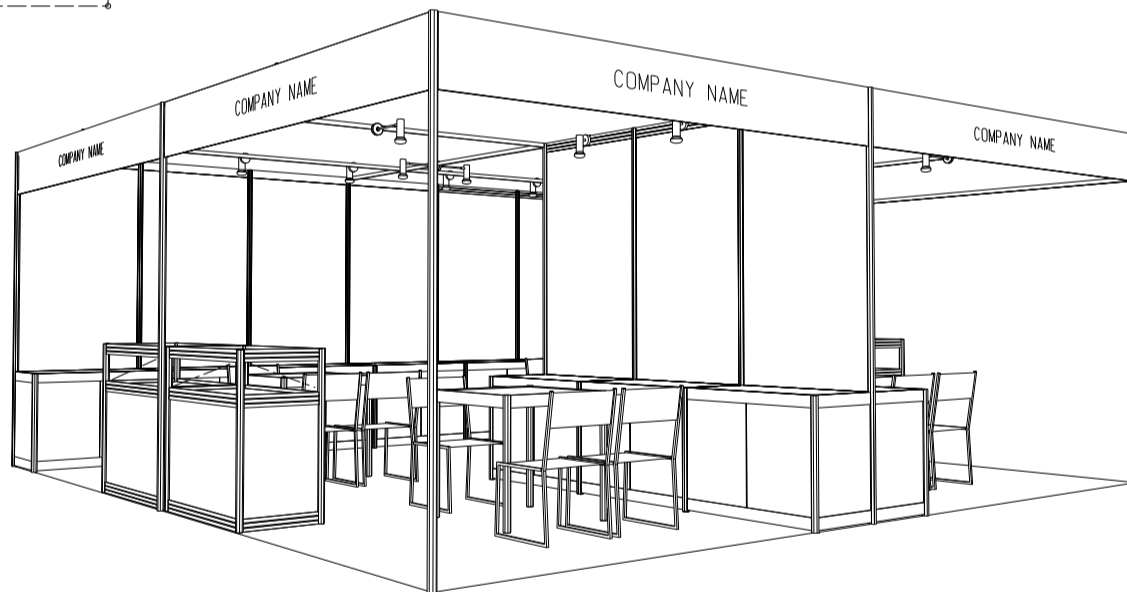

6M x 6M Peninsula Booth (OPTION B)

六米乘六米半島攤位

PLAN

PERSPECTIVE

ELEVATION

BOOTH SPECIFICATIONS		QTY.
	1000W x 500D x 750H LOCKABLE CABINET	12
	TABLE SHOWCASE COUNTER (1mL X 0.5mL X 1mL)	4
	13W LED LAMP SPOTLIGHT (YELLOW LIGHT)	12
	13W LED LAMP LONGARMED SPOTLIGHT (YELLOW LIGHT)	8
	700W x 700D x 750H MEETING TABLE	4
	BLACK LEATHER CHAIR	12
	500w SQUARE PIN POWER SOCKET	4
	CEILING BEAM	21M
	RUBBISH BIN & CARPET (36sqm.)	

*The Hong Kong Trade Development Council reserves the right to change the configuration if necessary.
 *如有需要，香港貿易發展局有權更改攤位結構。