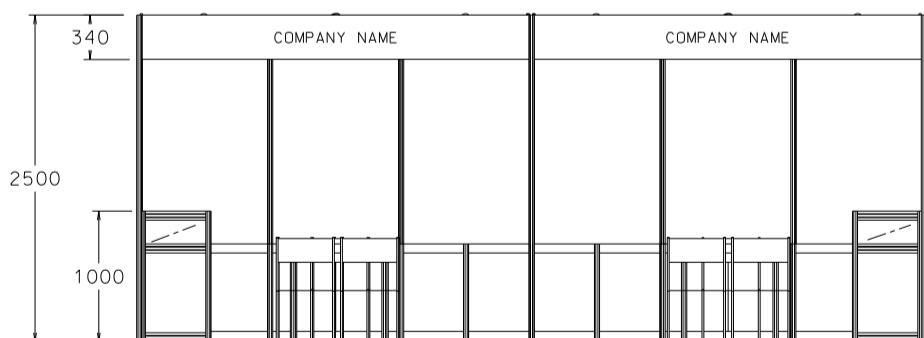

6M x 6M Peninsula Booth (OPTION B)

六米乘六米半島攤位

PLAN

PERSPECTIVE

ELEVATION

BOOTH SPECIFICATIONS		QTY.
	1000W x 500D x 750H LOCKABLE CABINET	12
	TABLE SHOWCASE COUNTER (1mL X 0.5mL X 1mL)	4
	13W LED LAMP SPOTLIGHT (YELLOW LIGHT)	12
	13W LED LAMP LONGARMED SPOTLIGHT (YELLOW LIGHT)	8
	700W x 700D x 750H MEETING TABLE	4
	BLACK LEATHER CHAIR	12
	500w SQUARE PIN POWER SOCKET	4
	CEILING BEAM	21M
	RUBBISH BIN & CARPET (36sqm.)	