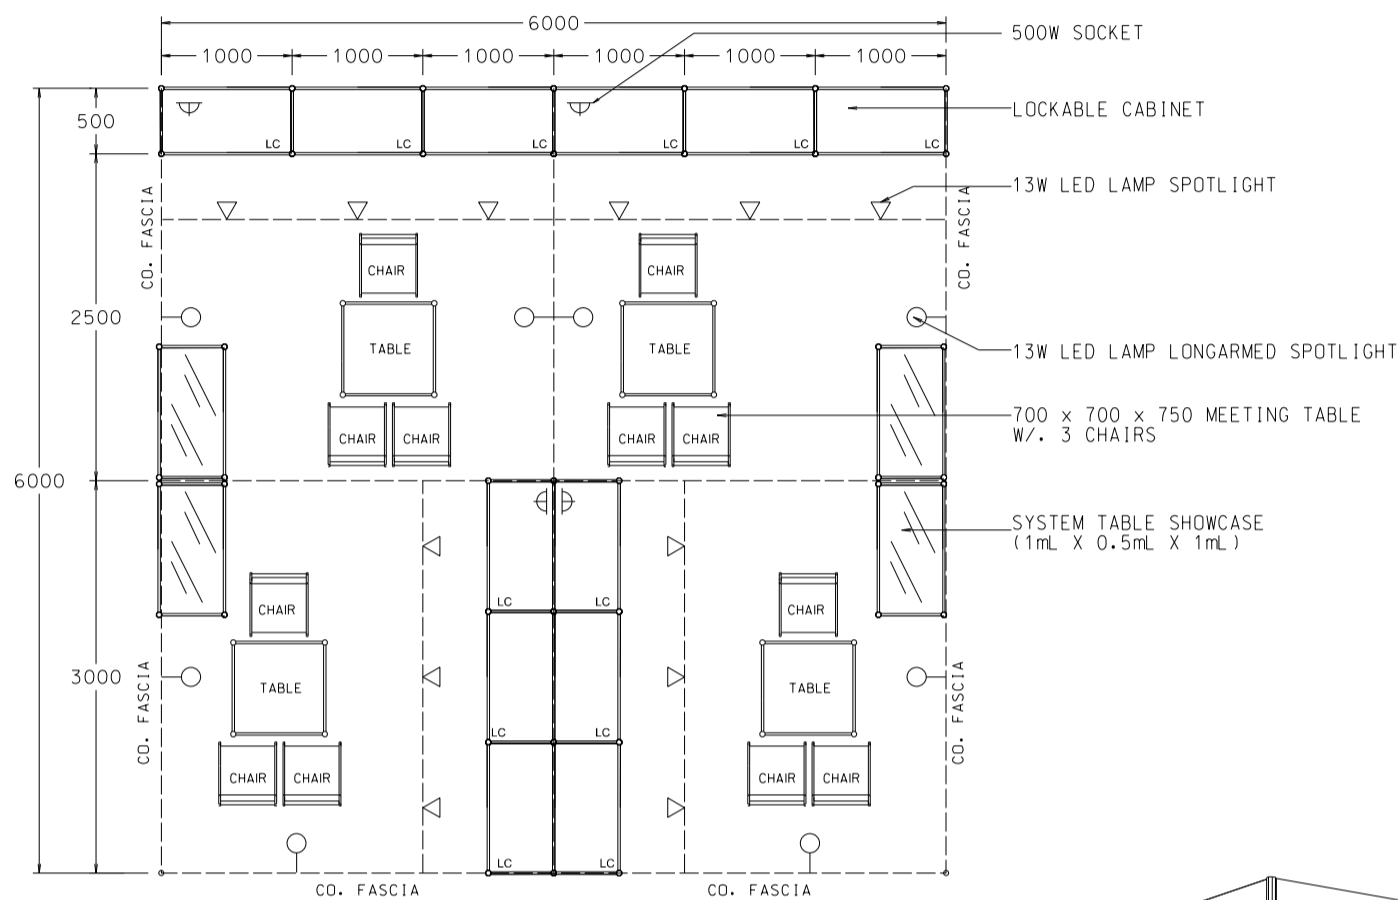

6M x 6M Peninsula Booth (OPTION B)

六米乘六米半島攤位

PLAN

PERSPECTIVE

ELEVATION

BOOTH SPECIFICATIONS		QTY.
	1000W x 500D x 750H LOCKABLE CABINET	12
	TABLE SHOWCASE COUNTER (1mL X 0.5mL X 1mL)	4
	13W LED LAMP SPOTLIGHT (YELLOW LIGHT)	12
	13W LED LAMP LONGARMED SPOTLIGHT (YELLOW LIGHT)	8
	700W x 700D x 750H MEETING TABLE	4
	BLACK LEATHER CHAIR	12
	500w SQUARE PIN POWER SOCKET	4
	CEILING BEAM	21M
	RUBBISH BIN & CARPET (36sqm.)	